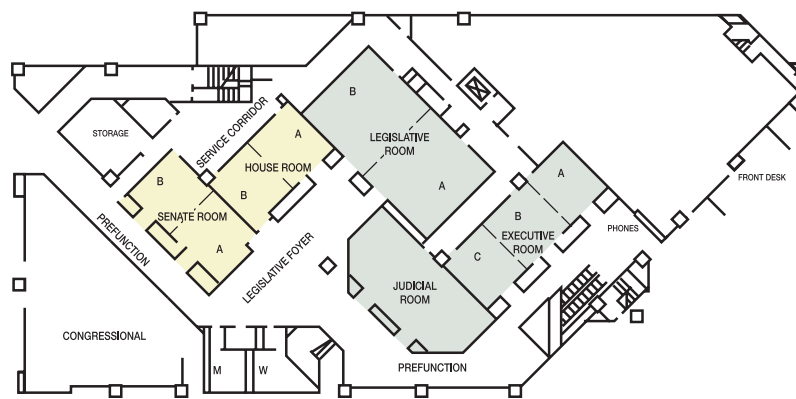

Hyatt on Capitol Square

DIRECTIONS

From Port Columbus International Airport (8 miles): Take I-670 West toward downtown to 3rd St. exit. Follow 3rd St. approximately 7 traffic lights to State St. Hotel is on right at 3rd St. and State St.

FIRST FLOOR

SECOND FLOOR